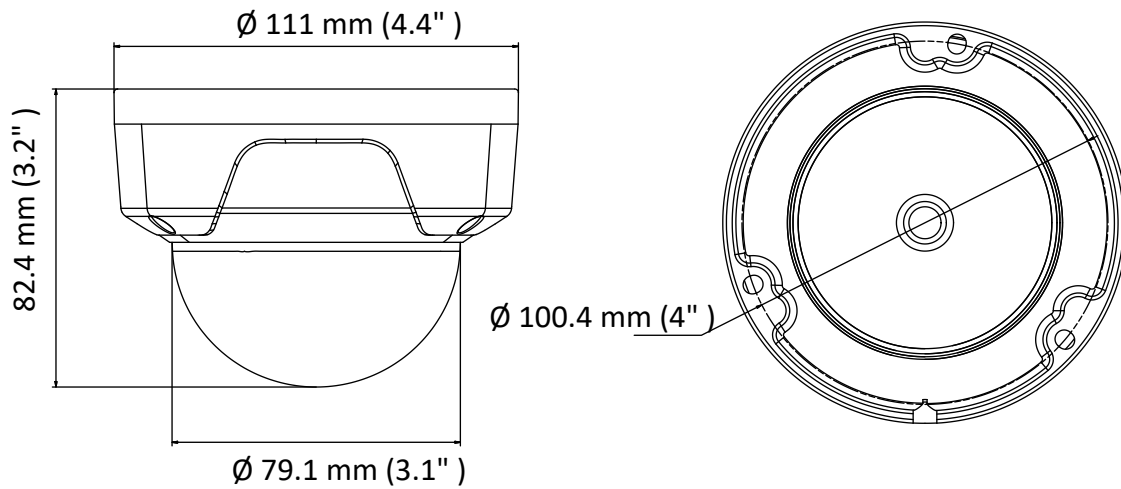

Client	iVMS-4200, Hik-Connect, iVMS-5200, iVMS-4500
Web Browser	IE8+, Chrome 31.0-44, Firefox 30.0-51, Safari 8.0+
<b>Interface</b>	
Communication Interface	1 RJ45 10M/100M self-adaptive Ethernet port
<b>General</b>	
Operating Conditions	-30 °C to 60 °C (-22 °F to 140 °F), humidity: 95% or less (non-condensing)
Power Supply	12 VDC ± 25%, 5.5 mm coaxial power plug PoE (802.3af, class 3)
Power Consumption and Current	12 VDC, 0.4 A, Max: 5 W PoE: (802.3af, 36 V to 57 V), 0.2 A to 0.1 A, Max: 6.5 W
Ingress Protection	IP67, IK10
Material	Without –M model: Bubble: plastic, front cover: plastic, bottom base: metal –M model: Bubble: plastic, front cover: metal, bottom base: metal
Dimensions	Camera: Ø 111 mm × 82.4 mm (Ø 4.4" × 3.2") With package: 134 mm × 134 mm × 108 mm (5.3" × 5.3" × 4.3")
Weight	Without –M model: Camera: Approx. 400 g (0.9 lb.) With package: Approx. 600 g (1.3 lb.) –M model: Camera: Approx. 460 g (1 lb.) With package: Approx. 660 g (1.5 lb.)

## Available Models

IPC-D121H (2.8/4 mm), IPC-D121H-M (2.8/4 mm)

## Dimension