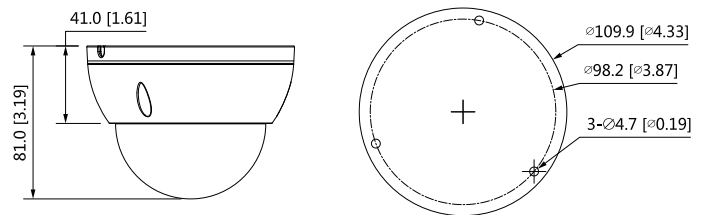

Environment

Power Consumption	-40°C to +60°C (-40°F to +140°F)/less than ≤ 95% RH
Storage Temperature	-40°C to +60°C (-40°F to +140°F)
Protection Grade	IP67, IK10

Structure

Casing	Metal
Dimensions	81 mm × Φ109.9 mm (3.19" × Φ4.33")
Net Weight	0.350 kg (0.77 lb)
Gross Weight	0.491 kg (1.08 lb)

Ordering Information

Type	Part Number	Description
5MP Camera	DH-IPC-HDBW2531EP-S-S2	5MP Lite IR Fixed-focal Dome Network Camera,PAL
	DH-IPC-HDBW2531EN-S-S2	5MP I Lite IR Fixed-focal Dome Network Camera,NTSC
Accessories (optional)	PFA136	Junction Box
	PFA200W	Rain Shade
	PFB203W	Wall Mount
	PFA152-E	Pole Mount
	PFA106	Mount Adapter
	PFB220C	Celling Mount
	PFM321D	DC12V1A Power Adapter
	LR1002-1ET/1EC	Single-port Long Reach Ethernet Over Coax Extender
	PFM900-E	Integrated Mount Tester
	PFM114	TLC SD Card

Junction Mount	Wall Mount	Wall Mount	Pole Mount
PFA136	PFA136+PFA200W	PFB203W	PFB203W+PFA152-E
Ceiling Mount			
PFA106+PFB220C			

Dimensions (mm[inch])

Accessories

Optional: