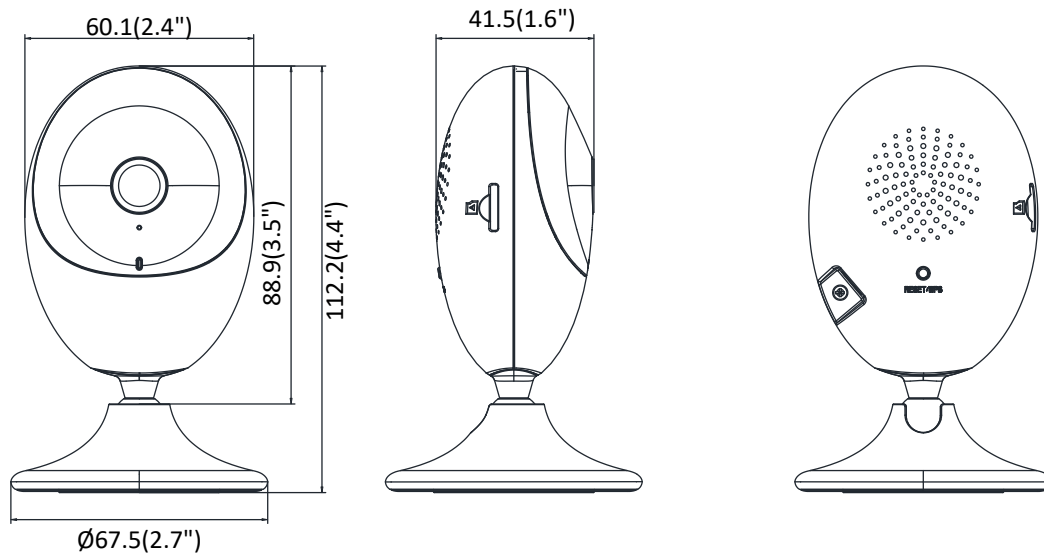

Chemistry

2011/65/EU, 2012/19/EU, Regulation (EC) No 1907/2006

* Listed resolutions are only selectable options. It does not mean that all streams can work at their maximum resolution at the same time.

Available Model

IPC-C120-D/W (2.0 mm)

Dimension

Unit: mm (inch)