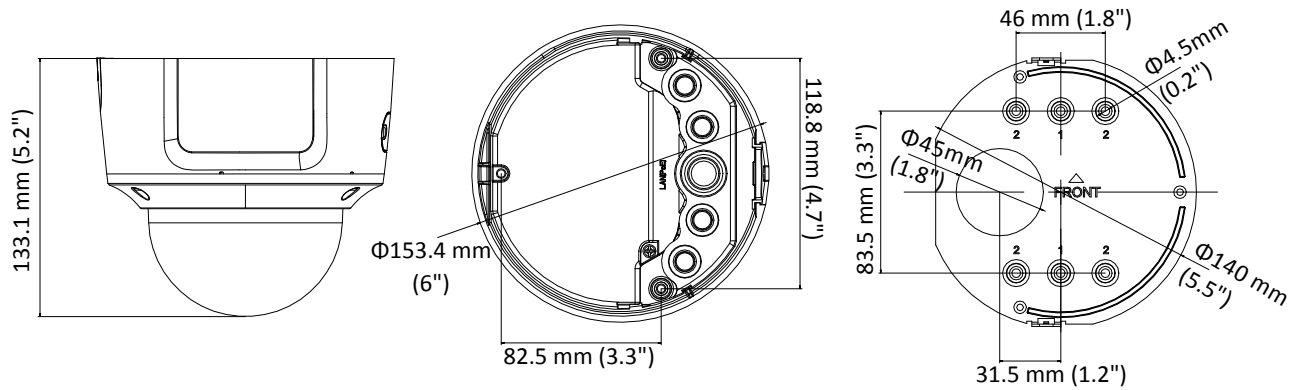

Dimensions

Accessories

DS-1475ZJ-SUS
Vertical Pole Mount

DS-1476ZJ-SUS
Corner Mount

Distributed by