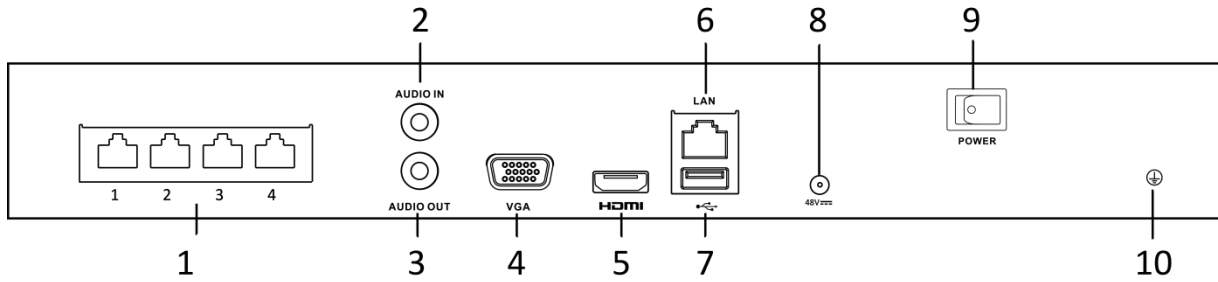

Physical Interfaces

Index	Description	Index	Description
1	Network Interfaces with PoE function (8 interfaces for DS-7608NI-K1/8P (B))	6	LAN Network Interface
2	AUDIO IN	7	USB 2.0 Interface.
3	AUDIO OUT	8	48VDC power supply
4	VGA Interface	9	Power Switch
5	HDMI Interface	10	GND