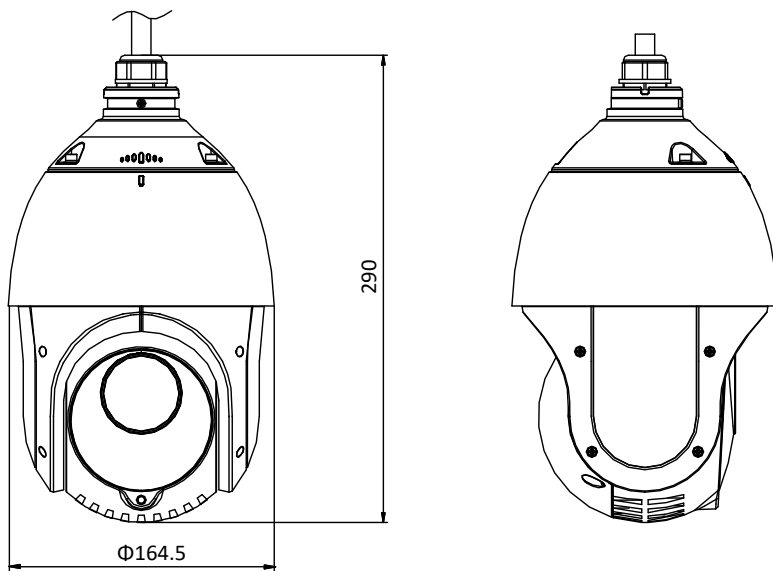

Material	ADC 12, PC+10% GF
Dimensions	Φ 164.5 mm × 290 mm (Φ 6.48" × 11.42")
Weight	Approx. 2 kg (4.41 lb)

Available Model

DS-2DE4425IW-DE 12 VDC & PoE+ (802.3 at, class 4)

Dimensions

Unit: mm

Accessories

	DS-1618ZJ	Wall Mounting Bracket
	DS-1602ZJ	Wall Mounting Bracket
	DS-1602ZJ-corner	Corner Mounting Bracket
	DS-1602ZJ-pole	Vertical Pole Mounting Bracket
	DS-1602ZJ-box	Wall Mounting Bracket with Junction Box
	DS-1671ZJ-SDM9	In-ceiling Mounting Bracket
	DS-1663ZJ	Ceiling Mounting Bracket
	DS-1661ZJ	Pendant Mounting Bracket
	DS-1662ZJ	Pendant Mounting Bracket
	DS-1619ZJ	Gooseneck Mounting Bracket
	DS-1100KI	Network Keyboard
	DS-1005KI	USB Joy-stick