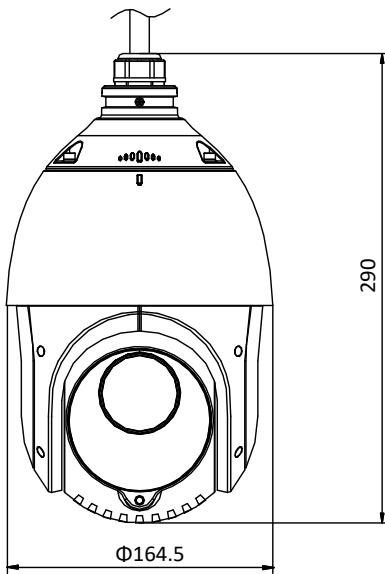

Available Model

DS-2DE4225IW-DE, 12 VDC & PoE+ (802.3 at, class4)

Dimensions

Unit: mm