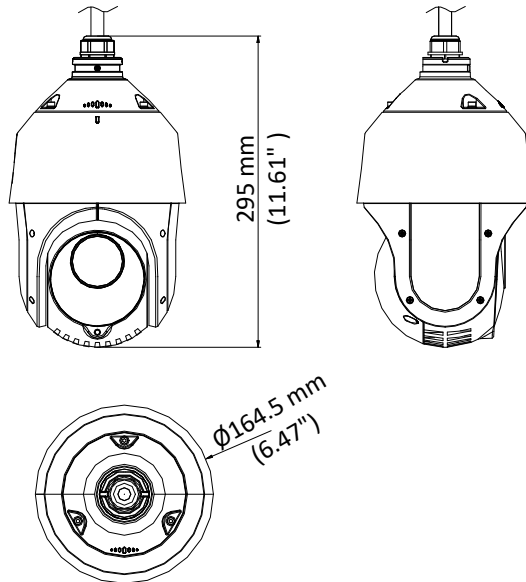

The embedded CMOS chip makes WDR, and real-time 1920 × 1080 resolution possible. With the help of the 25× optical zoom, and IR cut filter, the camera offers more details over an expansive area.

- 1/2.8" HD progressive scan CMOS
- 1920 × 1080 resolution
- 25× optical zoom
- 120 dB true WDR (Wide Dynamic Range)
- Up to 100 m IR distance
- 3D intelligent positioning
- Switchable TVI/AHD/CVI/CVBS video output

## Specification

<b>Camera</b>	
Model	DS-2AE4225TI-A(C)
Image Sensor	1/2.8" progressive scan CMOS
Max. Image Resolution	1920 × 1080
Frame Rate	50Hz: 25fps @(1920 × 1080) 60Hz: 30fps @(1920 × 1080)
Min. Illumination	Color: 0.005 Lux @(F1.6, AGC ON) B/W: 0.001 Lux @(F1.6, AGC ON) 0 lux with IR
White Balance	AUTO/MANUAL/HAUTO/ATW/INDOOR/OUTDOOR
AGC	AUTO/MANUAL
DNR	3D DNR
WDR	≥ 120 dB
Shutter Time	PAL: 1/1 s to 1/10,000 s NTSC: 1/1 s to 1/10,000 s
Day & Night	IR cut filter
Digital Zoom	16×
Privacy Mask	8 programmable privacy masks
BLC (Backlight Compensation)	Yes
HLC (highlight Compensation)	Yes
EIS (Electric Image Stabilization)	Yes
Regional Focus	Yes
<b>Lens</b>	
Focus Mode	Auto/Semiauto/Manual
Focal Length	4.8 mm to 120 mm, 25× Optical
Aperture Range	F 1.6 to F 3.5
Horizontal Field of View	57.6° to 2.5° (wide-tele)
Min. Working Distance	10 mm to 1500 mm (wide to tele)
Zoom Speed	Approx. 3.2 s (optical, wide to tele)
<b>Pan and Tilt</b>	
Pan Range	360° endless
Pan Speed	Pan manual speed: 0.1° to 80°/s Pan preset speed: 80°/s
Tilt Range	-15° to 90° (auto flip)
Tilt Speed	Tilt manual speed: 0.1° to 80°/s Tilt preset speed: 80°/s
Proportional Zoom	Rotation speed can be adjusted automatically according to zoom multiples
Presets	256
Patrol	10 patrols, up to 32 presets per patrol
Pattern	5 patterns, with the total recording time no less than 10 minutes
Power-off Memory	Yes

## Dimensions