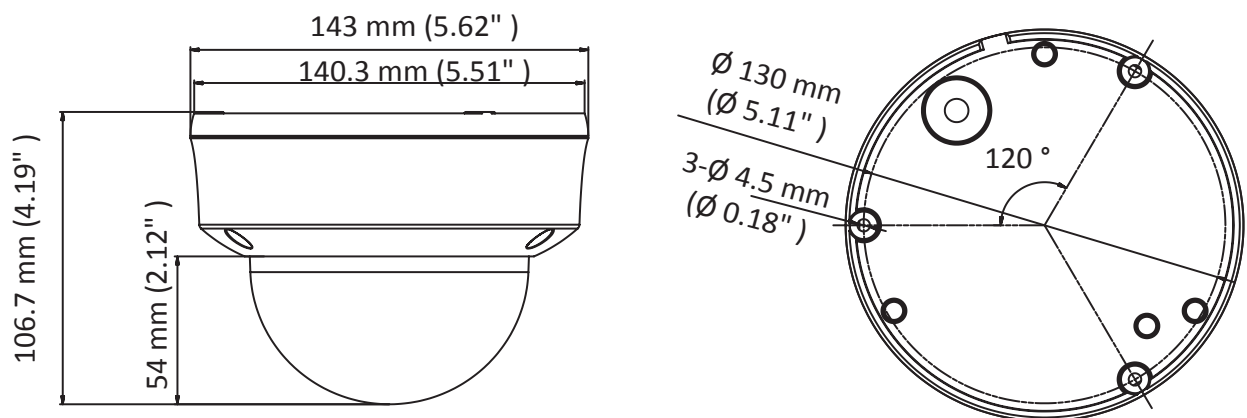

### Key Features

- 2 MP high-performance CMOS
- 1920 × 1080 resolution
- 2.8 mm vari-focal lens
- Day/Night switch
- EXIR 2.0, smart IR, up to 40 m IR distance
- 4 in 1 video output (switchable TVI/AHD/CVI/CVBS)
- IP66, IK10

### Dimension

# Specifications

Camera	
Image Sensor	2 MP CMOS image sensor
Signal System	PAL/NTSC
Resolution	1920 (H) × 1080 (V)
Min. Illumination	0.01 Lux@(F1.2, AGC ON), 0 Lux with IR
Shutter Time	1/25 (1/30) s to 1/50,000 s
Lens	2.8 mm to 12 mm
Horizontal Field of View	111.5° to 33.4°
Lens Mount	Φ14
Day & Night	IR cut filter
Angle Adjustment	Pan: 0° to 355°, Tilt: 0° to 75°, Rotation: 0° to 355°
Synchronization	Internal synchronization
Video Frame Rate	PAL: 1080p@25fps NTSC: 1080p@30fps
Menu	
AGC	High/Medium/Low/Off
D/N	Auto/Color/BW (Black and White)
BLC	Support
DWDR	Support
Language	English
Functions	Brightness, Sharpness, DNR, Mirror, Smart IR
Interface	
Video Output	1 HD analog output
Switch Button	TVI/AHD/CVI/CVBS
General	
Operating Conditions	-40 °C to 60 °C (-40 °F to 140 °F), Humidity: 90% or less (non-condensation)
Power Supply	12 VDC ±15%
Power Consumption	Max. 3.9 W
Protection Level	IP66, IK10
Material	Metal
IR Range	Up to 40 m
Dimensions	Ø 143 mm × 106.7 mm (Ø 5.62" × 4.19")
Weight	630 g (1.39 lb.)